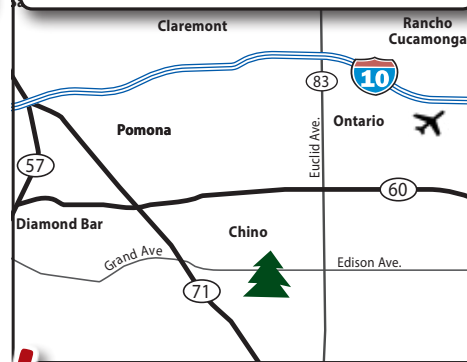

NOV. 24th to DEC. 23rd

Christmas Trees!

**FRESHEST TREES
LOWEST PRICES
GUARANTEED!**

SAN DIEGO / ESCONDIDO
26437 N. Centre City Pkwy, Escondido, CA 92026
I-15 Exit Deer Springs Rd.

**PRINT THIS PAGE OR
SHOW ON YOUR SMART
PHONE OR TABLET**

EXPIRES 12-23-17

RIVERSIDE / SAN BERNARDINO
9501 Lincoln Ave. - Riverside, CA 92504
SW Corner Van Buren & Lincoln Ave.

MURRIETA / TEMECULA
36705 Briggs Rd. - Murrieta, CA 92563
On Winchester (79) Just past French Valley Airport

Chino / Chino Hills
5211 Edison Ave., Chino, CA 91710
2 Mi. East of Chino Valley Fwy (71) South Side

Merry Christmas!

From the Moon Valley Family

OPEN DAILY! 9am - 9pm

NOV. 24th to DEC. 23rd

**DELIVERY
AVAILABLE!**