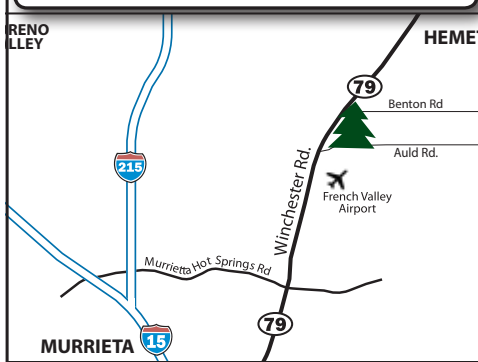

NOV. 24th to DEC. 23rd

Christmas Trees!

**FRESHEST TREES
LOWEST PRICES
GUARANTEED!**

SAN DIEGO / ESCONDIDO
26437 N. Centre City Pkwy, Escondido, CA 92026
I-15 Exit Deer Springs Rd.

**PRINT THIS PAGE OR
SHOW ON YOUR SMART
PHONE OR TABLET**

MOON VALLEY NURSERIES

**\$10
OFF**

With Coupon

**ANY FRESH CUT
CHRISTMAS TREE ON THE LOT!**

VALID AT ALL MOON VALLEY NURSERIES & TREE LOTS SHOWN

Not valid with other offers or discounts. Only 1 coupon per tree valid.

EXPIRES 12-23-17

RIVERSIDE / SAN BERNARDINO
9501 Lincoln Ave. - Riverside, CA 92504
SW Corner Van Buren & Lincoln Ave.

MURRIETA / TEMECULA
36705 Briggs Rd. - Murrieta, CA 92563
On Winchester (79) Just past French Valley Airport

Chino / Chino Hills
5211 Edison Ave., Chino, CA 91710
2 Mi. East of Chino Valley Fwy (71) South Side

Merry Christmas!

From the Moon Valley Family

OPEN DAILY! 9am - 9pm

NOV. 24th to DEC. 23rd

**DELIVERY
AVAILABLE!**