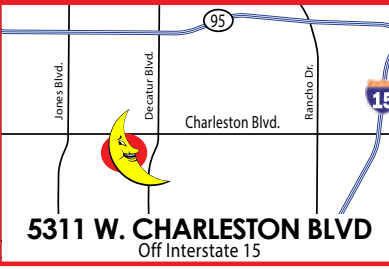

MOON VALLEY GROWN

LEMON

PLUM

NAVAL ORANGE

APRICOT

TANGERINE

VALUE ENGINEERED EXPERIENCE!

HOME OF THE BIGGEST TREES, WITH THE SMALLEST PRICES!

3 HUGE LAS VEGAS LOCATIONS
NORMAL BUSINESS HOURS:
MON-SATURDAY 7:30-5
SUNDAY 9-5

MOONVALLEYNURSERIES.COM
$149 TRIP CHARGE DELIVERS TO MOST OF LAS VEGAS AREA
SOME AREAS EXCLUDED OR CHARGED HIGHER

CENTRAL LAS VEGAS
702.879.4441